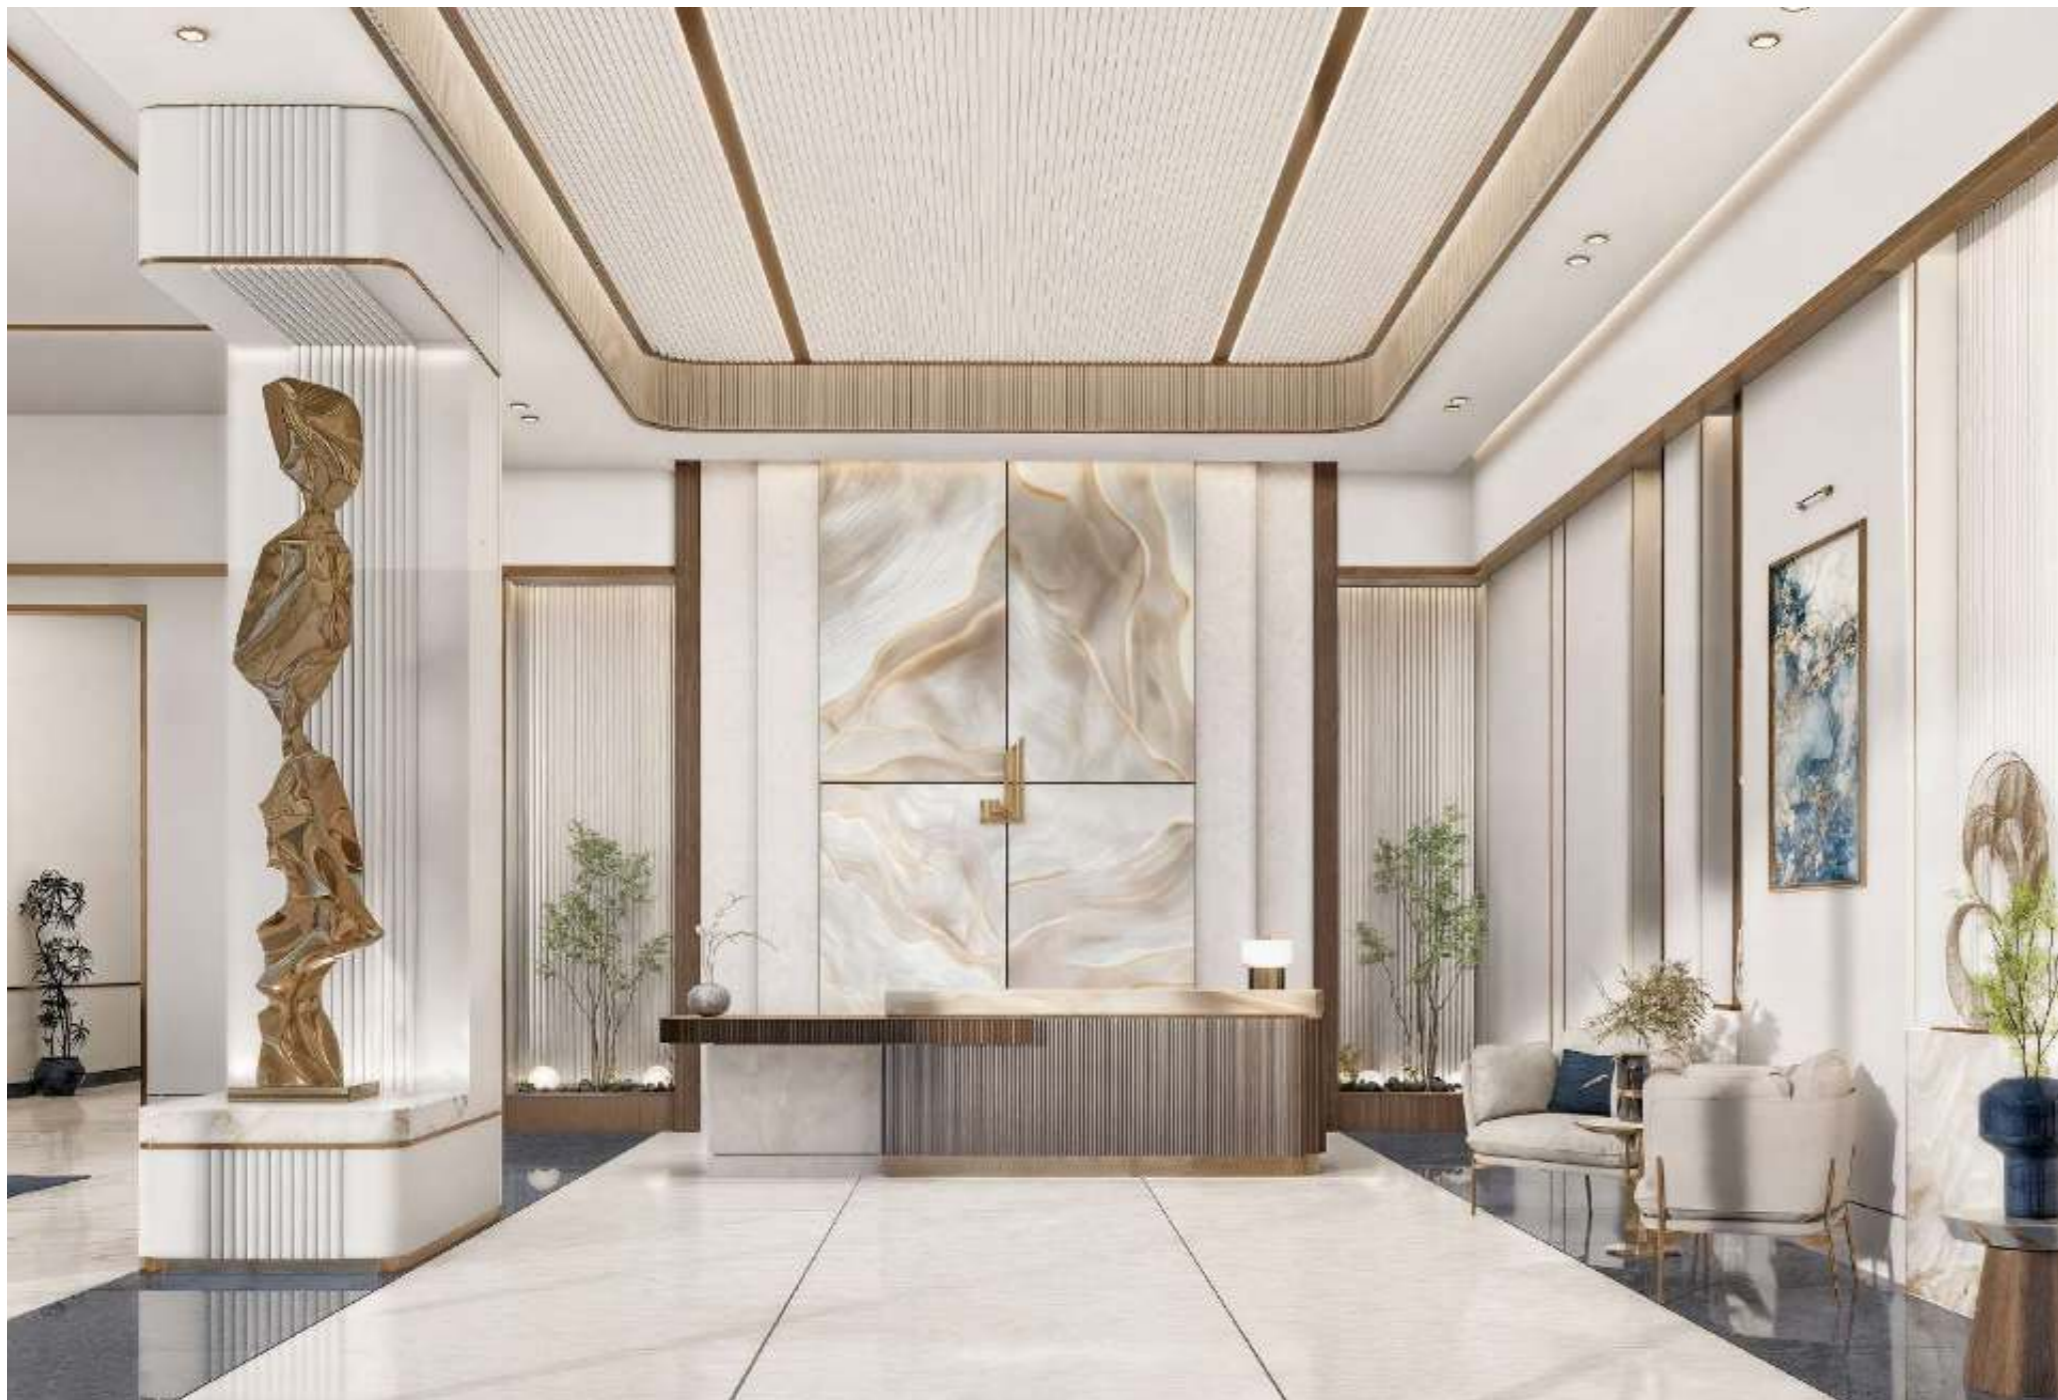

SCULPTED SUPPORT

Golden lines trace the columns, merging structural strength with timeless elegance, and gently highlighting the refined rhythm of LIORA's graceful façade.

Lifestyle

AMBIENT GRACE

A refined corner of the lobby, where marble surfaces, golden accents, and sculptural details blend in perfect harmony, creating a serene, sophisticated, and welcoming atmosphere that invites relaxation and admiration.

RESIDENTIAL AMENITIES

SPACES FOR JOY

An open-air haven where children can explore, laugh, and grow, while families enjoy the comfort of a safe, vibrant community filled with joy and shared moments.

Floor Plans