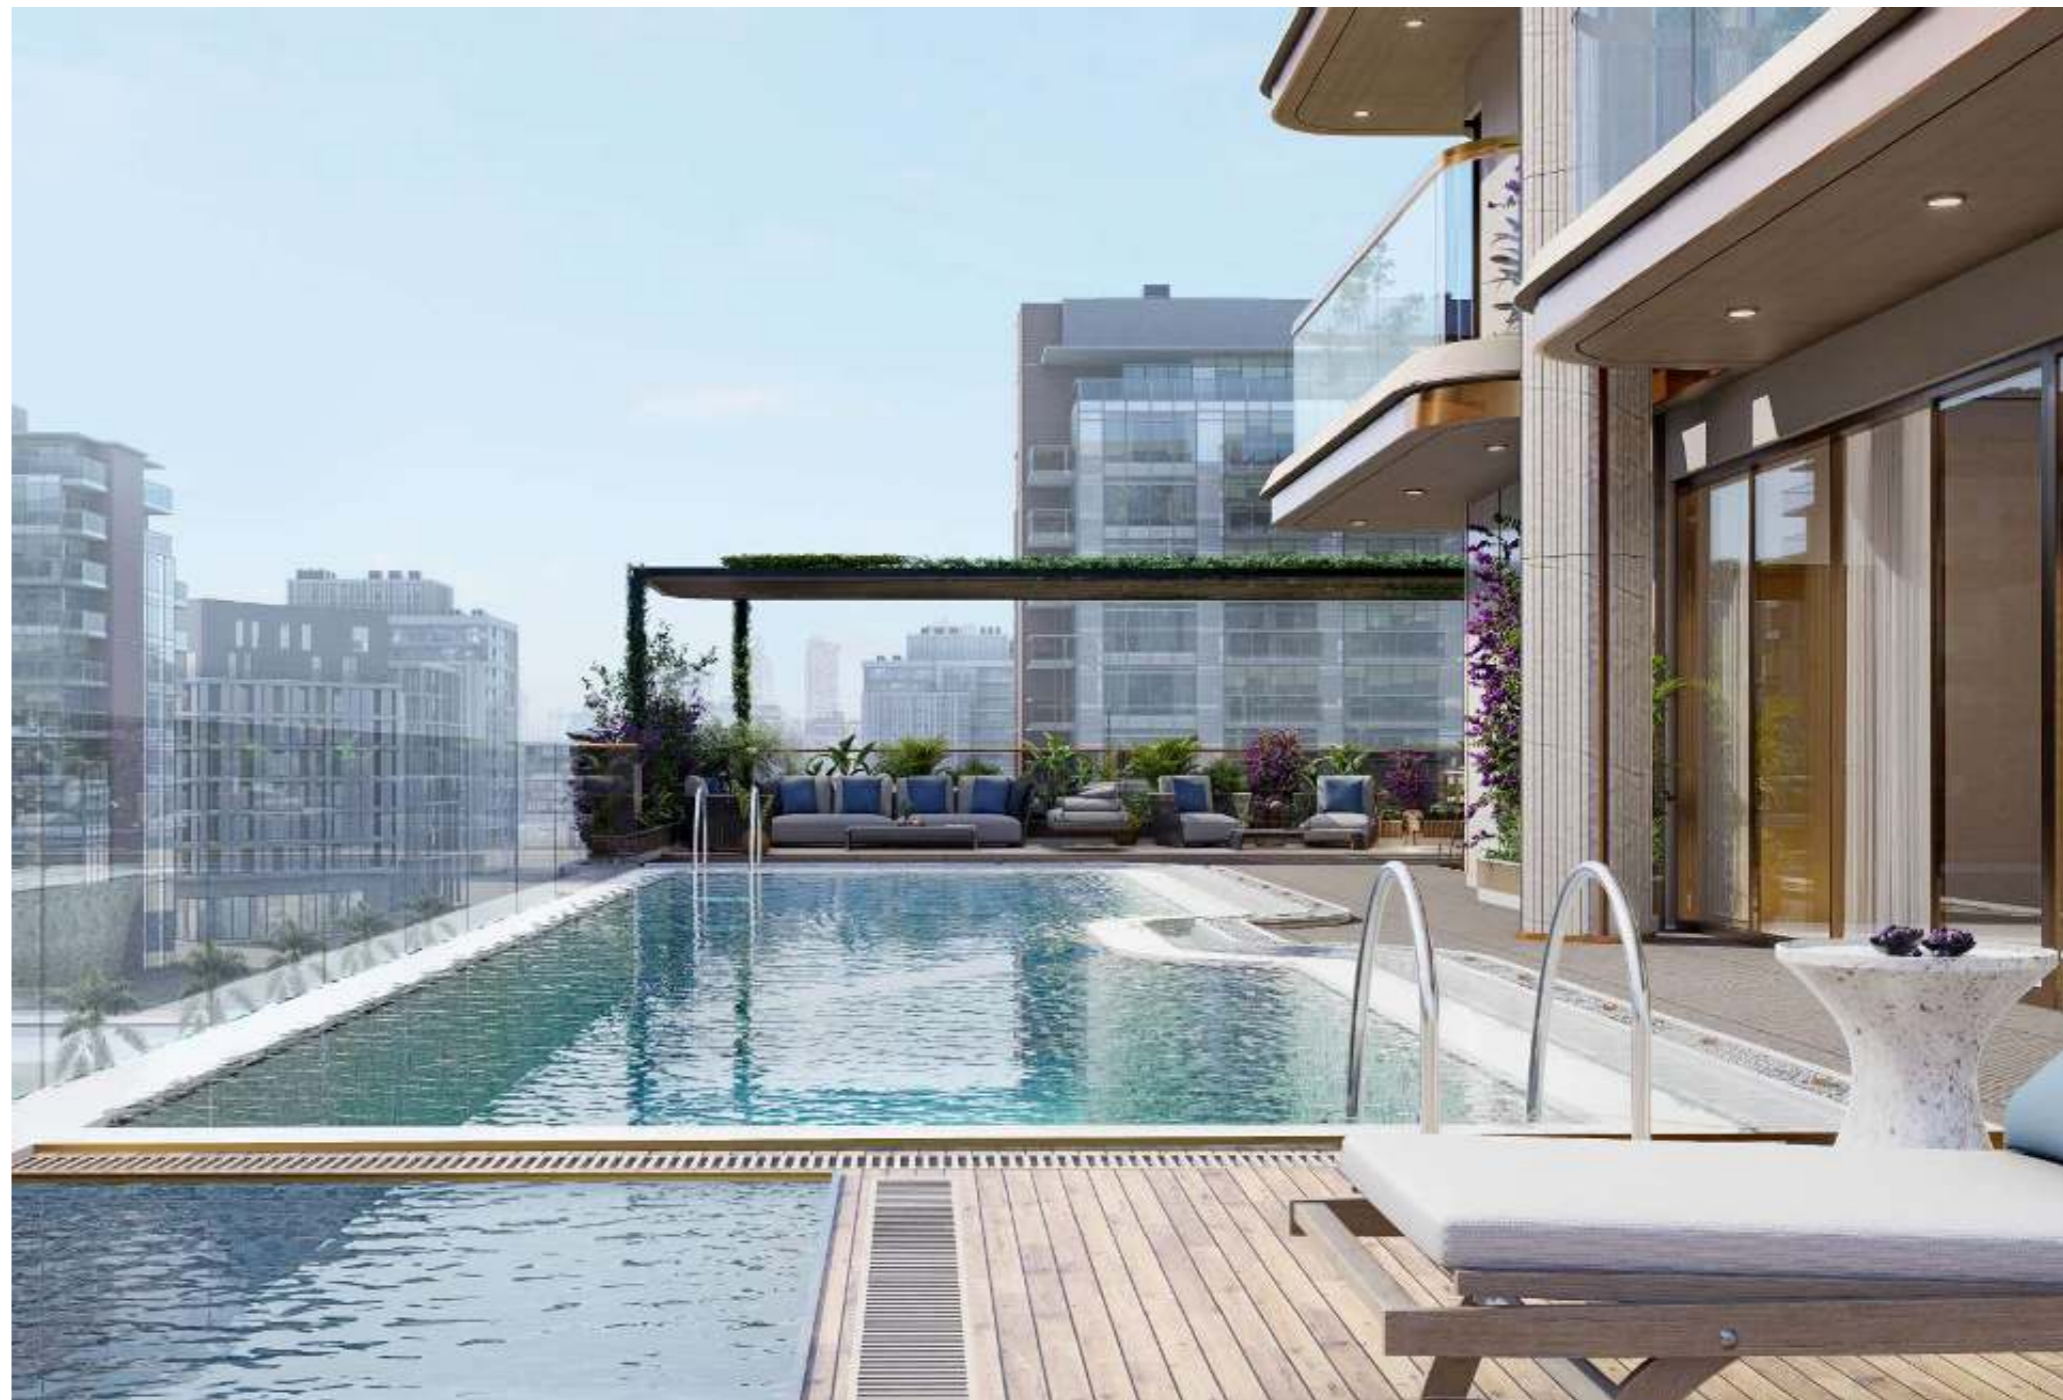

SCULPTED SUPPORT

Golden lines trace the columns, merging structural strength with timeless elegance, and gently highlighting the refined rhythm of LIORA's graceful façade.

Lifestyle

AMBIENT GRACE

A refined corner of the lobby, where marble surfaces, golden accents, and sculptural details blend in perfect harmony, creating a serene, sophisticated, and welcoming atmosphere that invites relaxation and admiration.

RESIDENTIAL AMENITIES

SPACES FOR JOY

An open-air haven where children can explore, laugh, and grow, while families enjoy the comfort of a safe, vibrant community filled with joy and shared moments.

Floor Plans