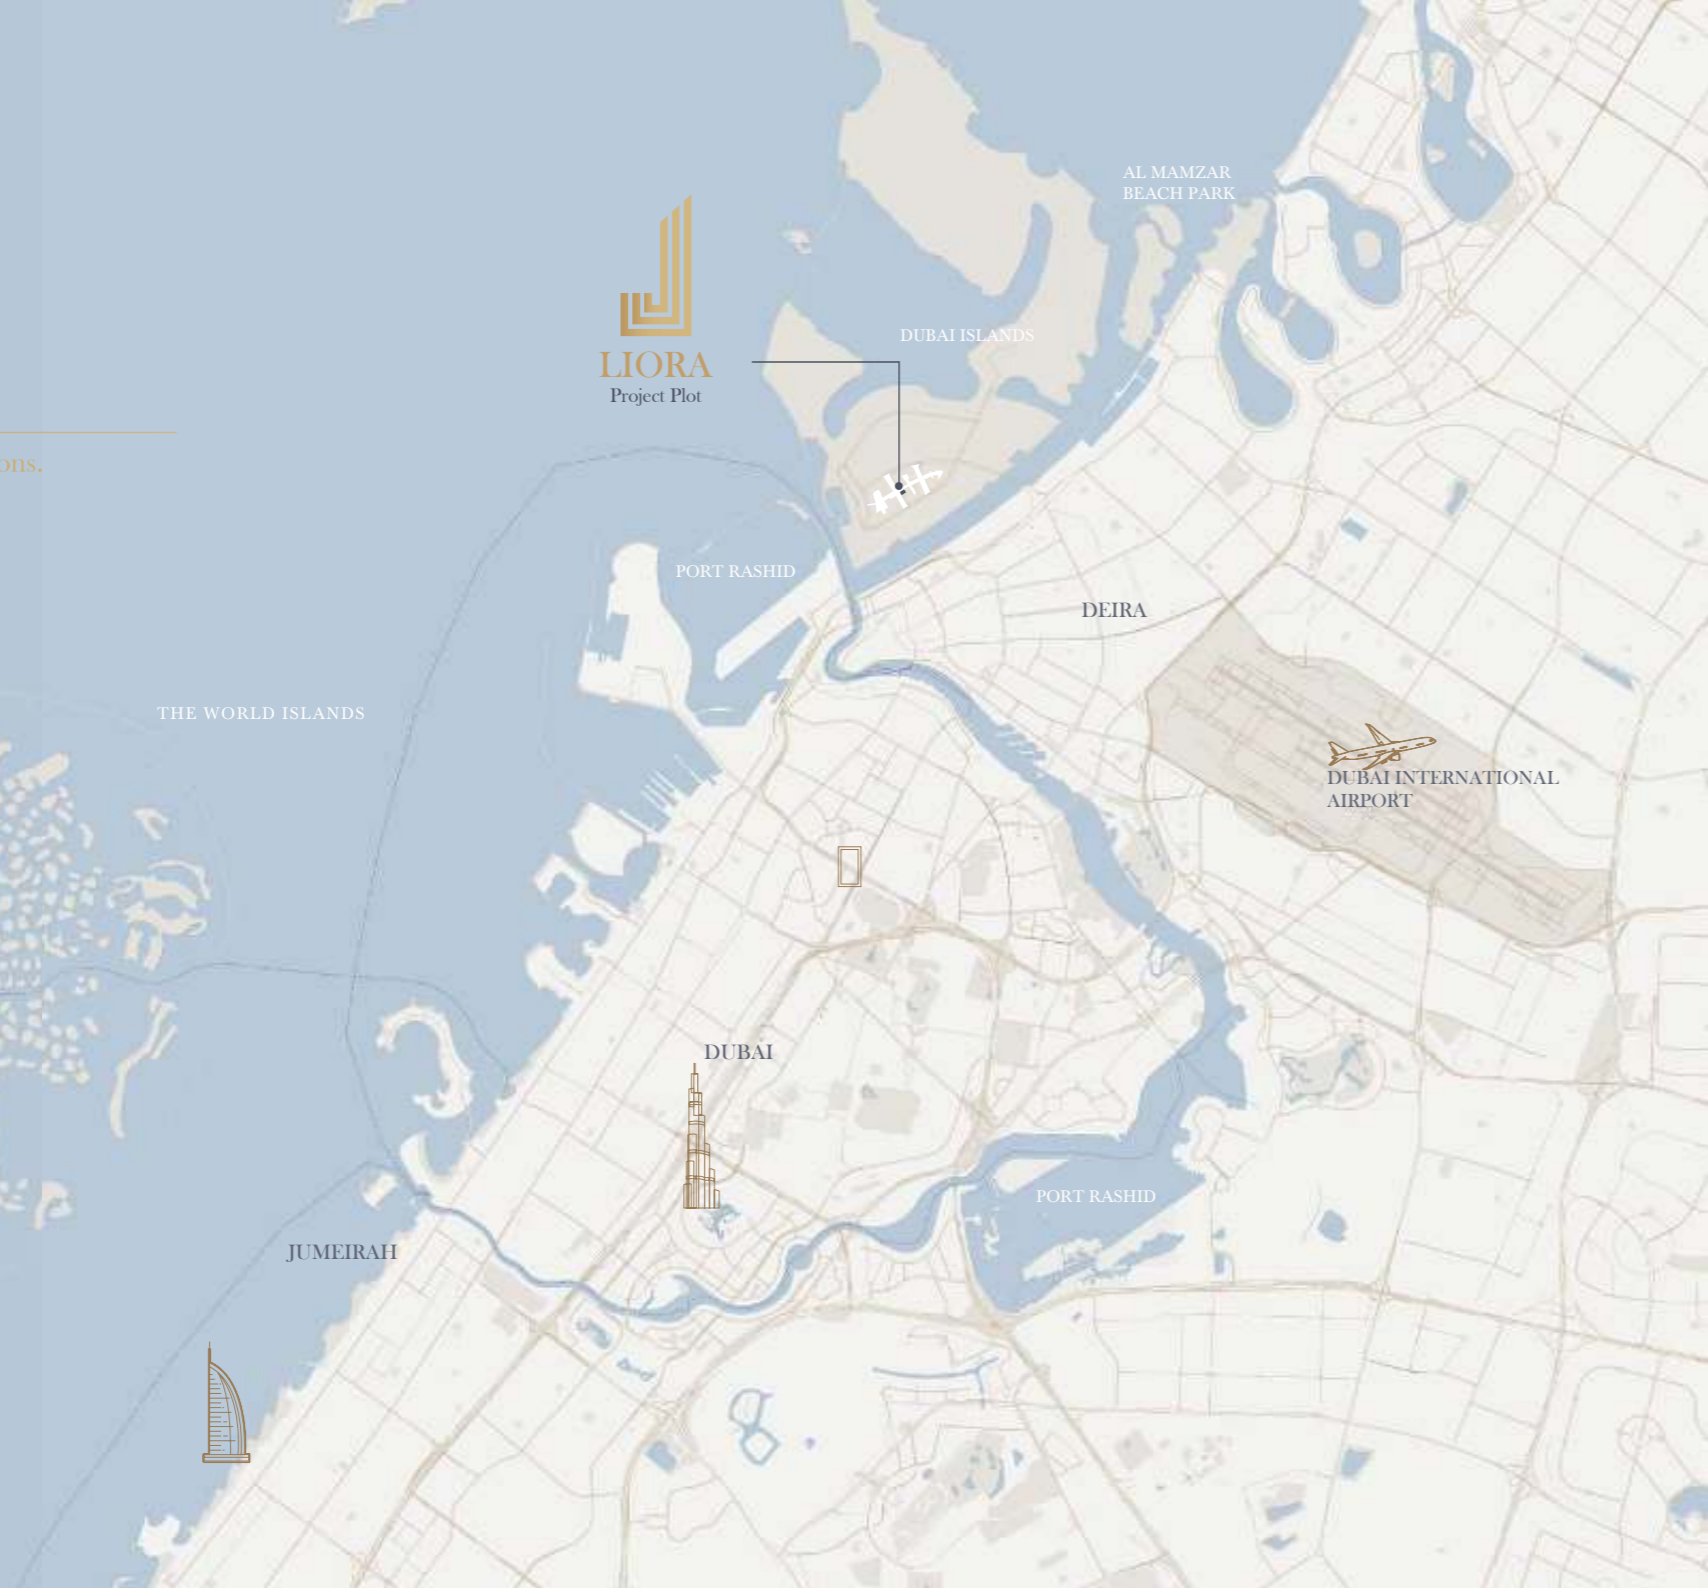

LIORA in Context

Exclusively Connected to the City's Icons.

LANDMARKS

- (18 min) Dubai Center Burj Khalifa.
- (25 min) Dubai Marina.
- (15 min) The Palm Jumeirah.
- (15 min) Burj AL Arab.
- (30 min) The Palm Jabel Ali.
- (28 min) Expo City Dubai.
- (22 min) Dubai Festive City.

AIRPORTS

- (15 min) Dubai International Airport.
- (30 min) Al Maktoum International Airport DWC.

MALLS

- (18 min) The Dubai Mall.
- (25 min) Mall of the Emirates.

HOSPITALS

- (14 min) American Hospital Dubai.
- (18 min) Saudi German Hospital Dubai.

SCHOOLS

- (20 min) GEMS World Academy.
- (24 min) Dubai American Academy.

Architecture that rises with the horizon.