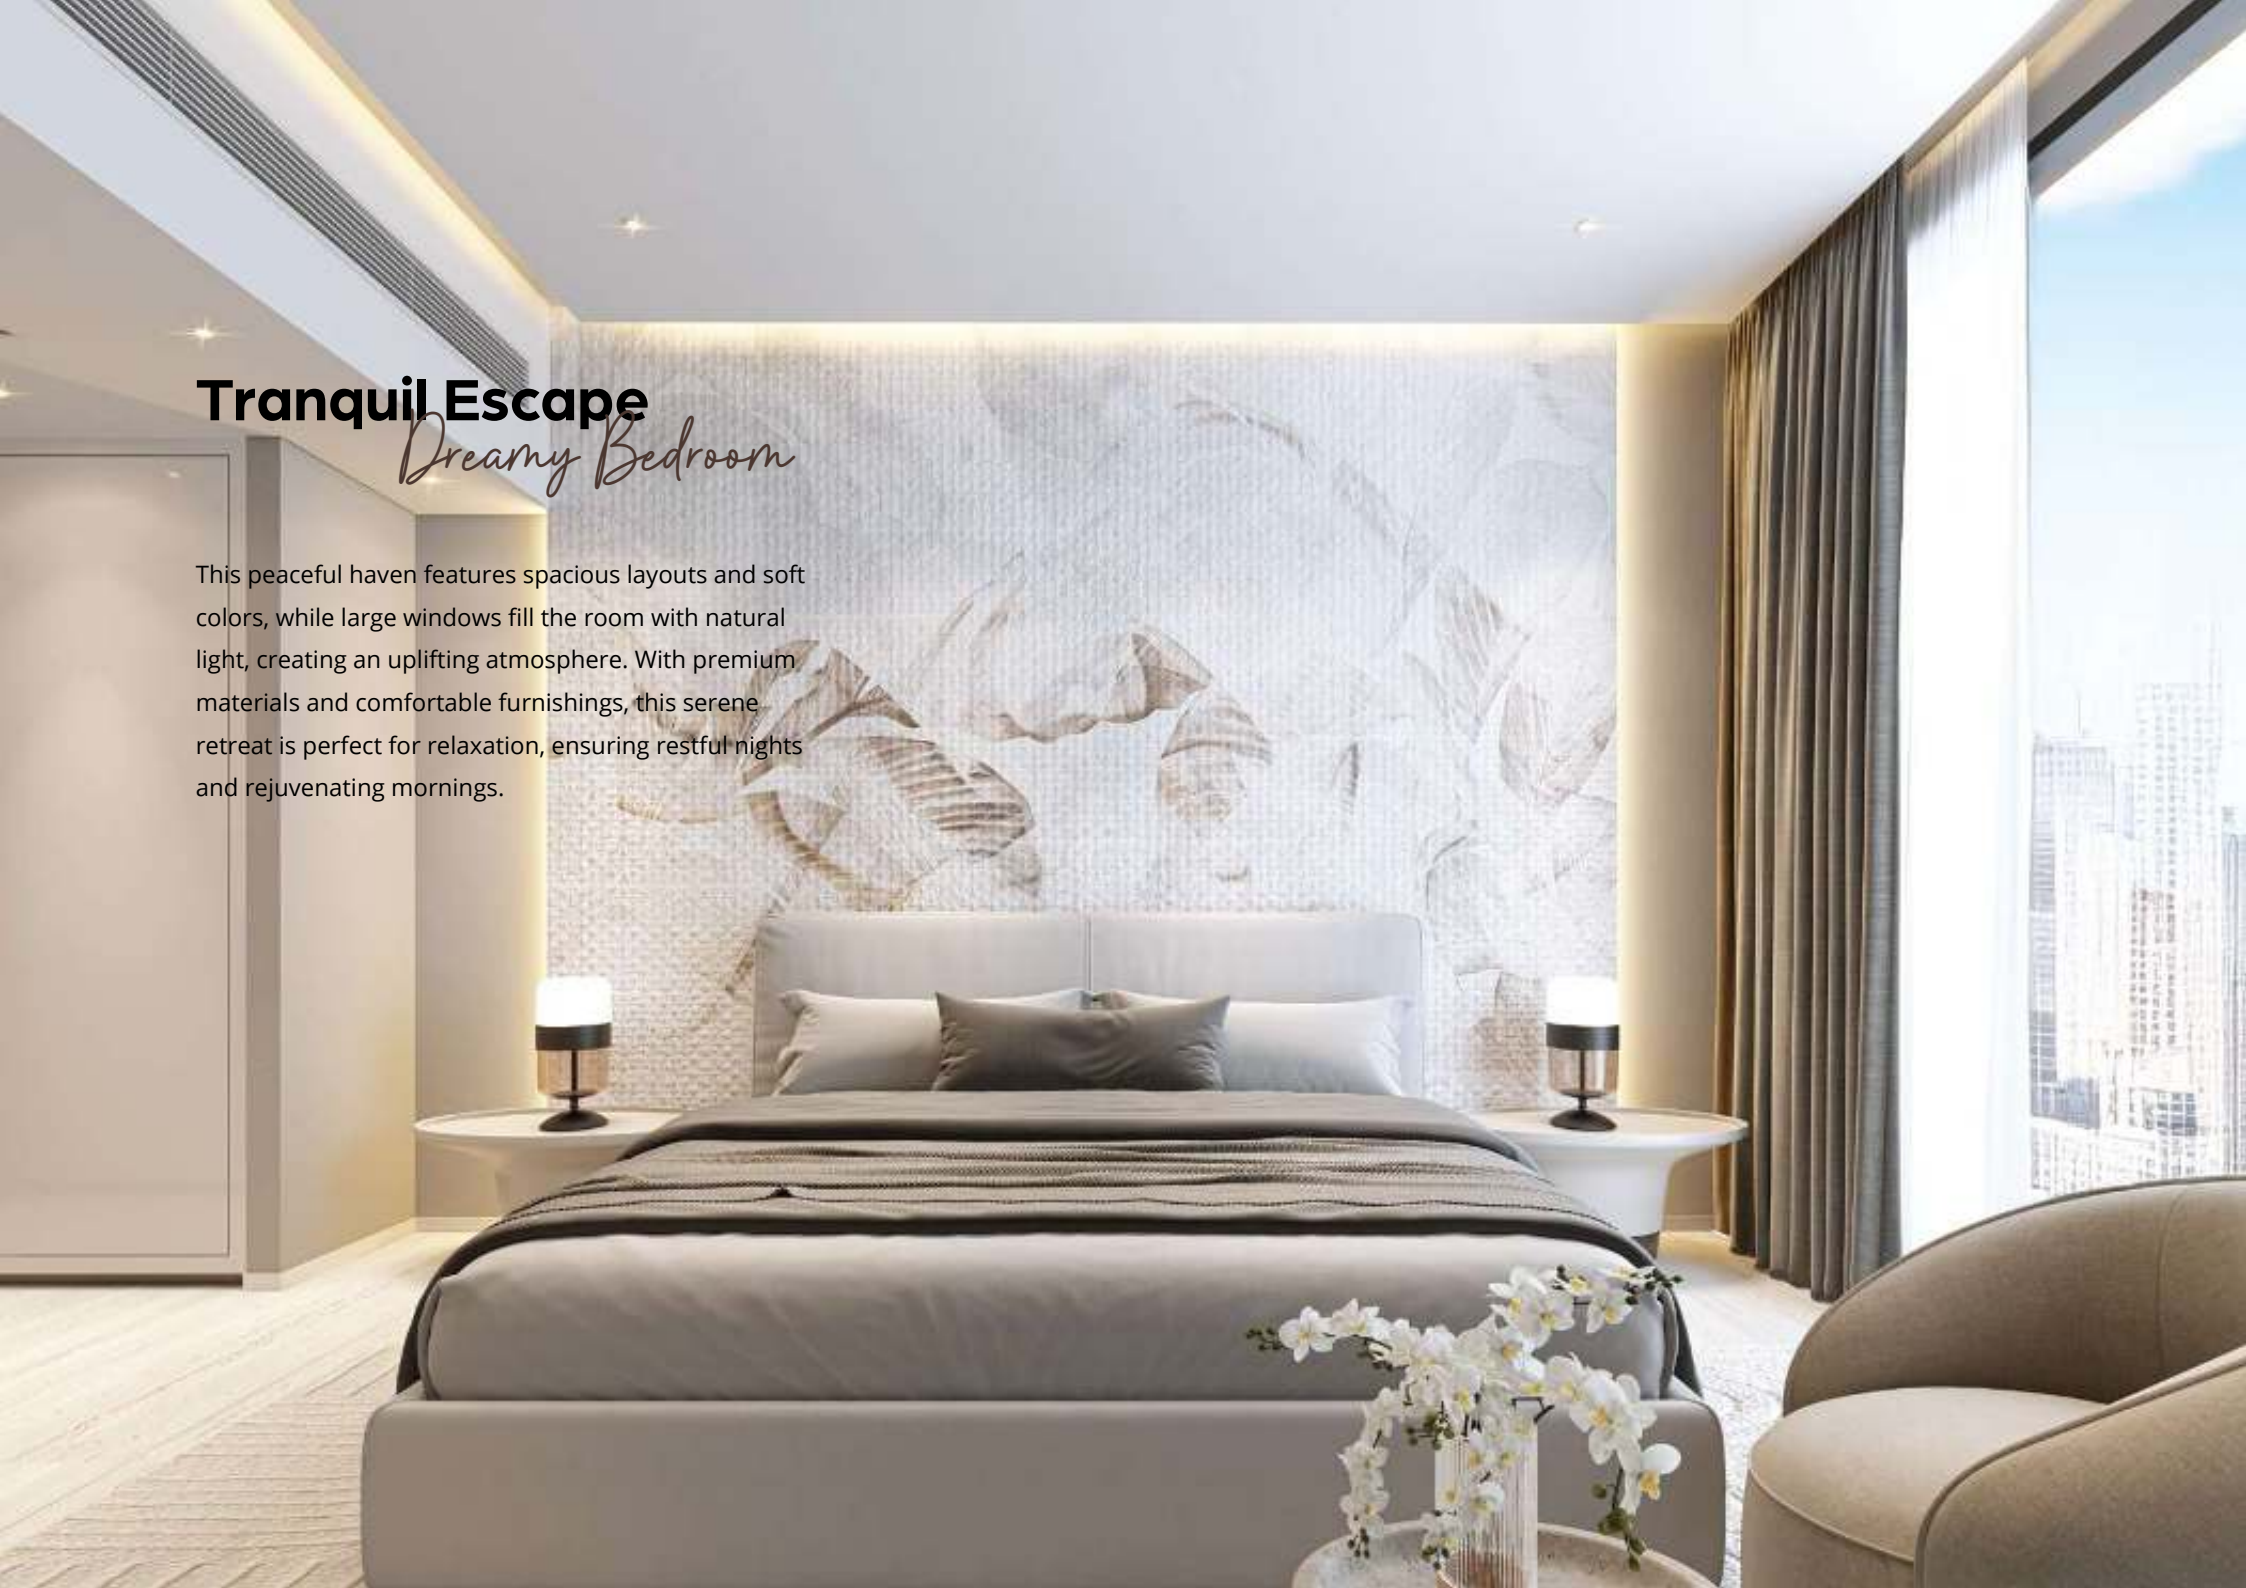

Elegant Interiors *Crafted for Living*

Step into interiors that blend elegance and comfort seamlessly. Every corner is designed with premium finishes and quality materials. Enjoy modern kitchens, chic bathrooms, and abundant natural light from expansive windows, creating a warm and sophisticated living experience.

A Space to Unwind
Living Room

Designed for comfort and style, the spacious living room features modern design, large windows for natural light, and premium materials. It's an inviting space perfect for relaxing, entertaining, or enjoying time with family.

Tranquil Escape

Dreamy Bedroom

This peaceful haven features spacious layouts and soft colors, while large windows fill the room with natural light, creating an uplifting atmosphere. With premium materials and comfortable furnishings, this serene retreat is perfect for relaxation, ensuring restful nights and rejuvenating mornings.