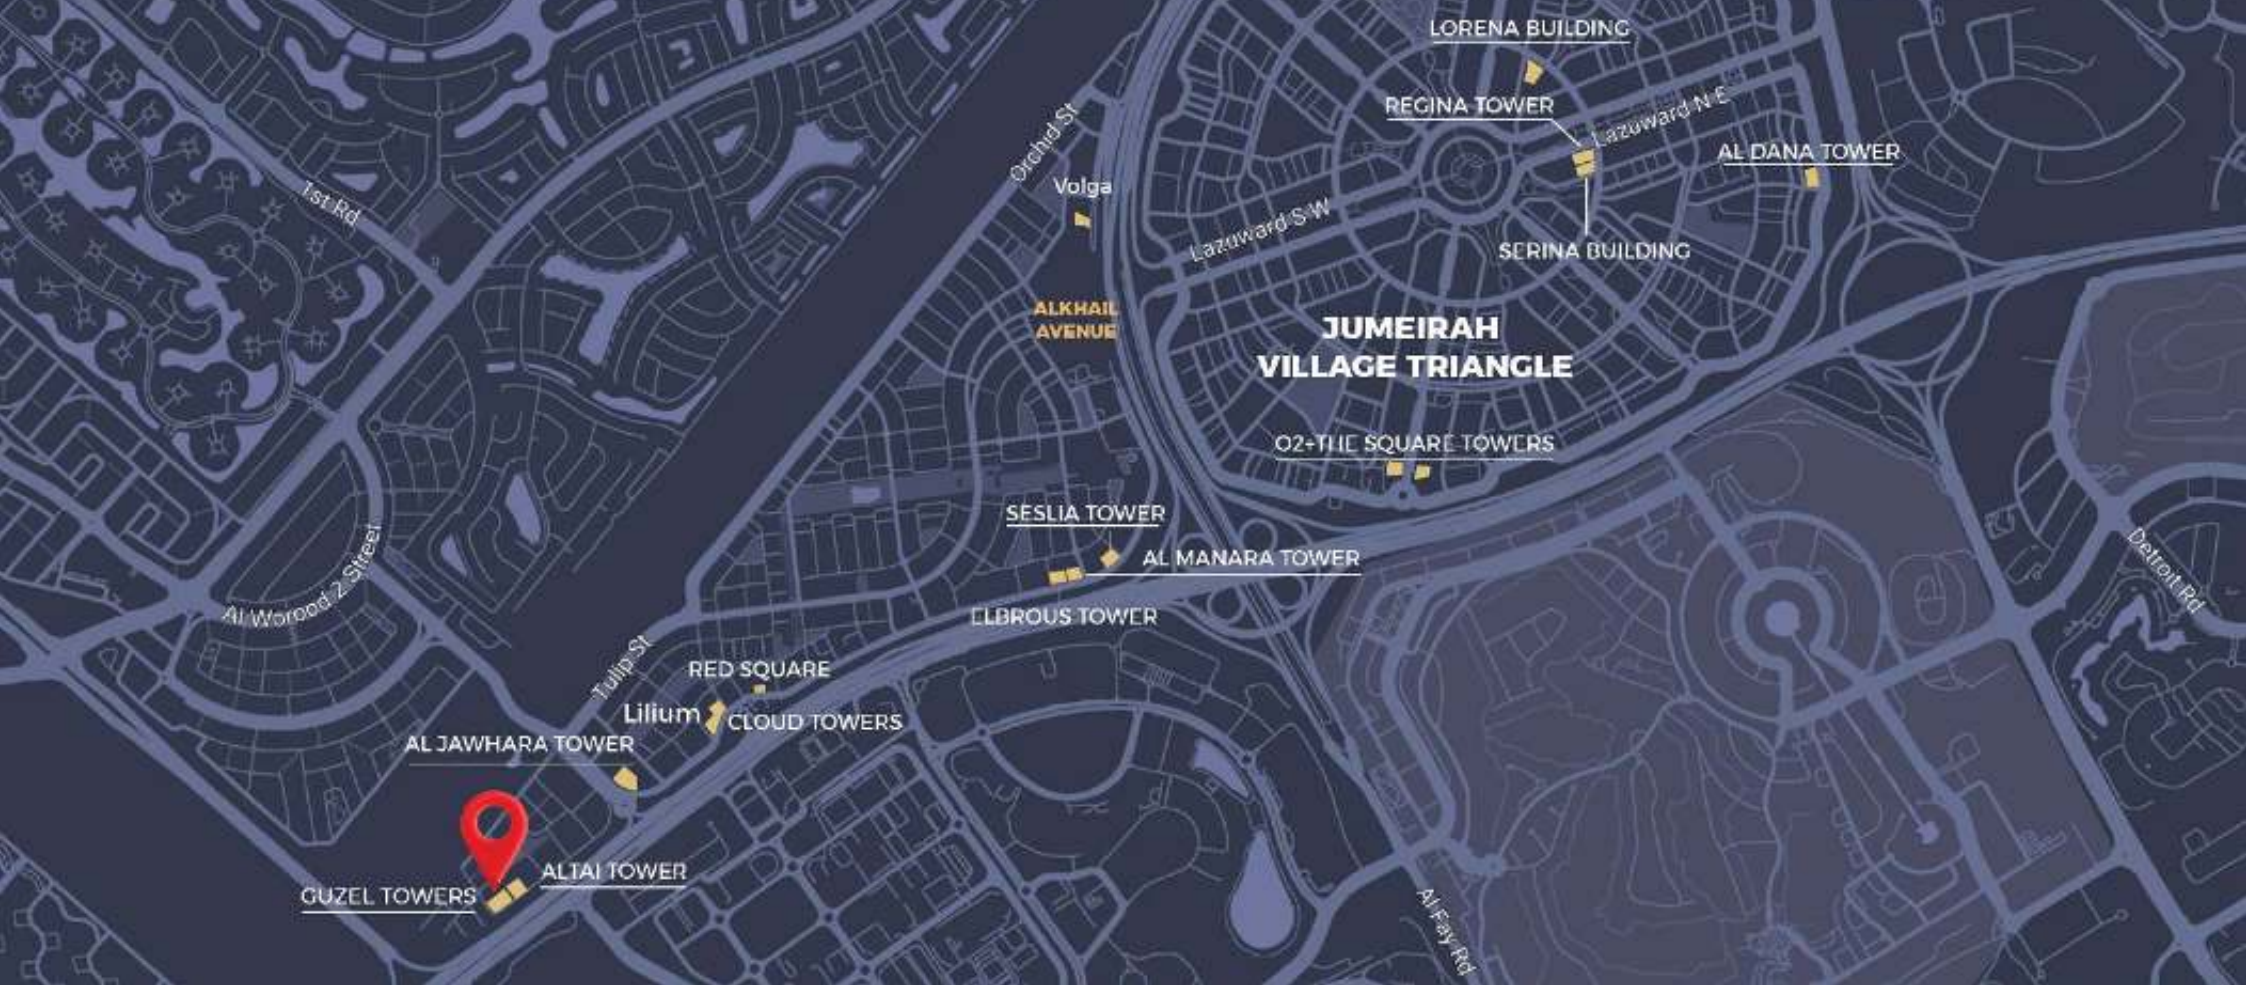

Connected Living
Prime Location

12 Minutes to Circle Mall

15 Minutes to Palm Jumeirah

18 Minutes to Dubai Marina

12 Minutes to Al Khail Metro

17 Minutes to Mall of Emirates

21 Minutes to Global Village

13 Minutes to JBR

19 Minutes to Dubai Hills Mall

28 Minutes to Dubai Mall