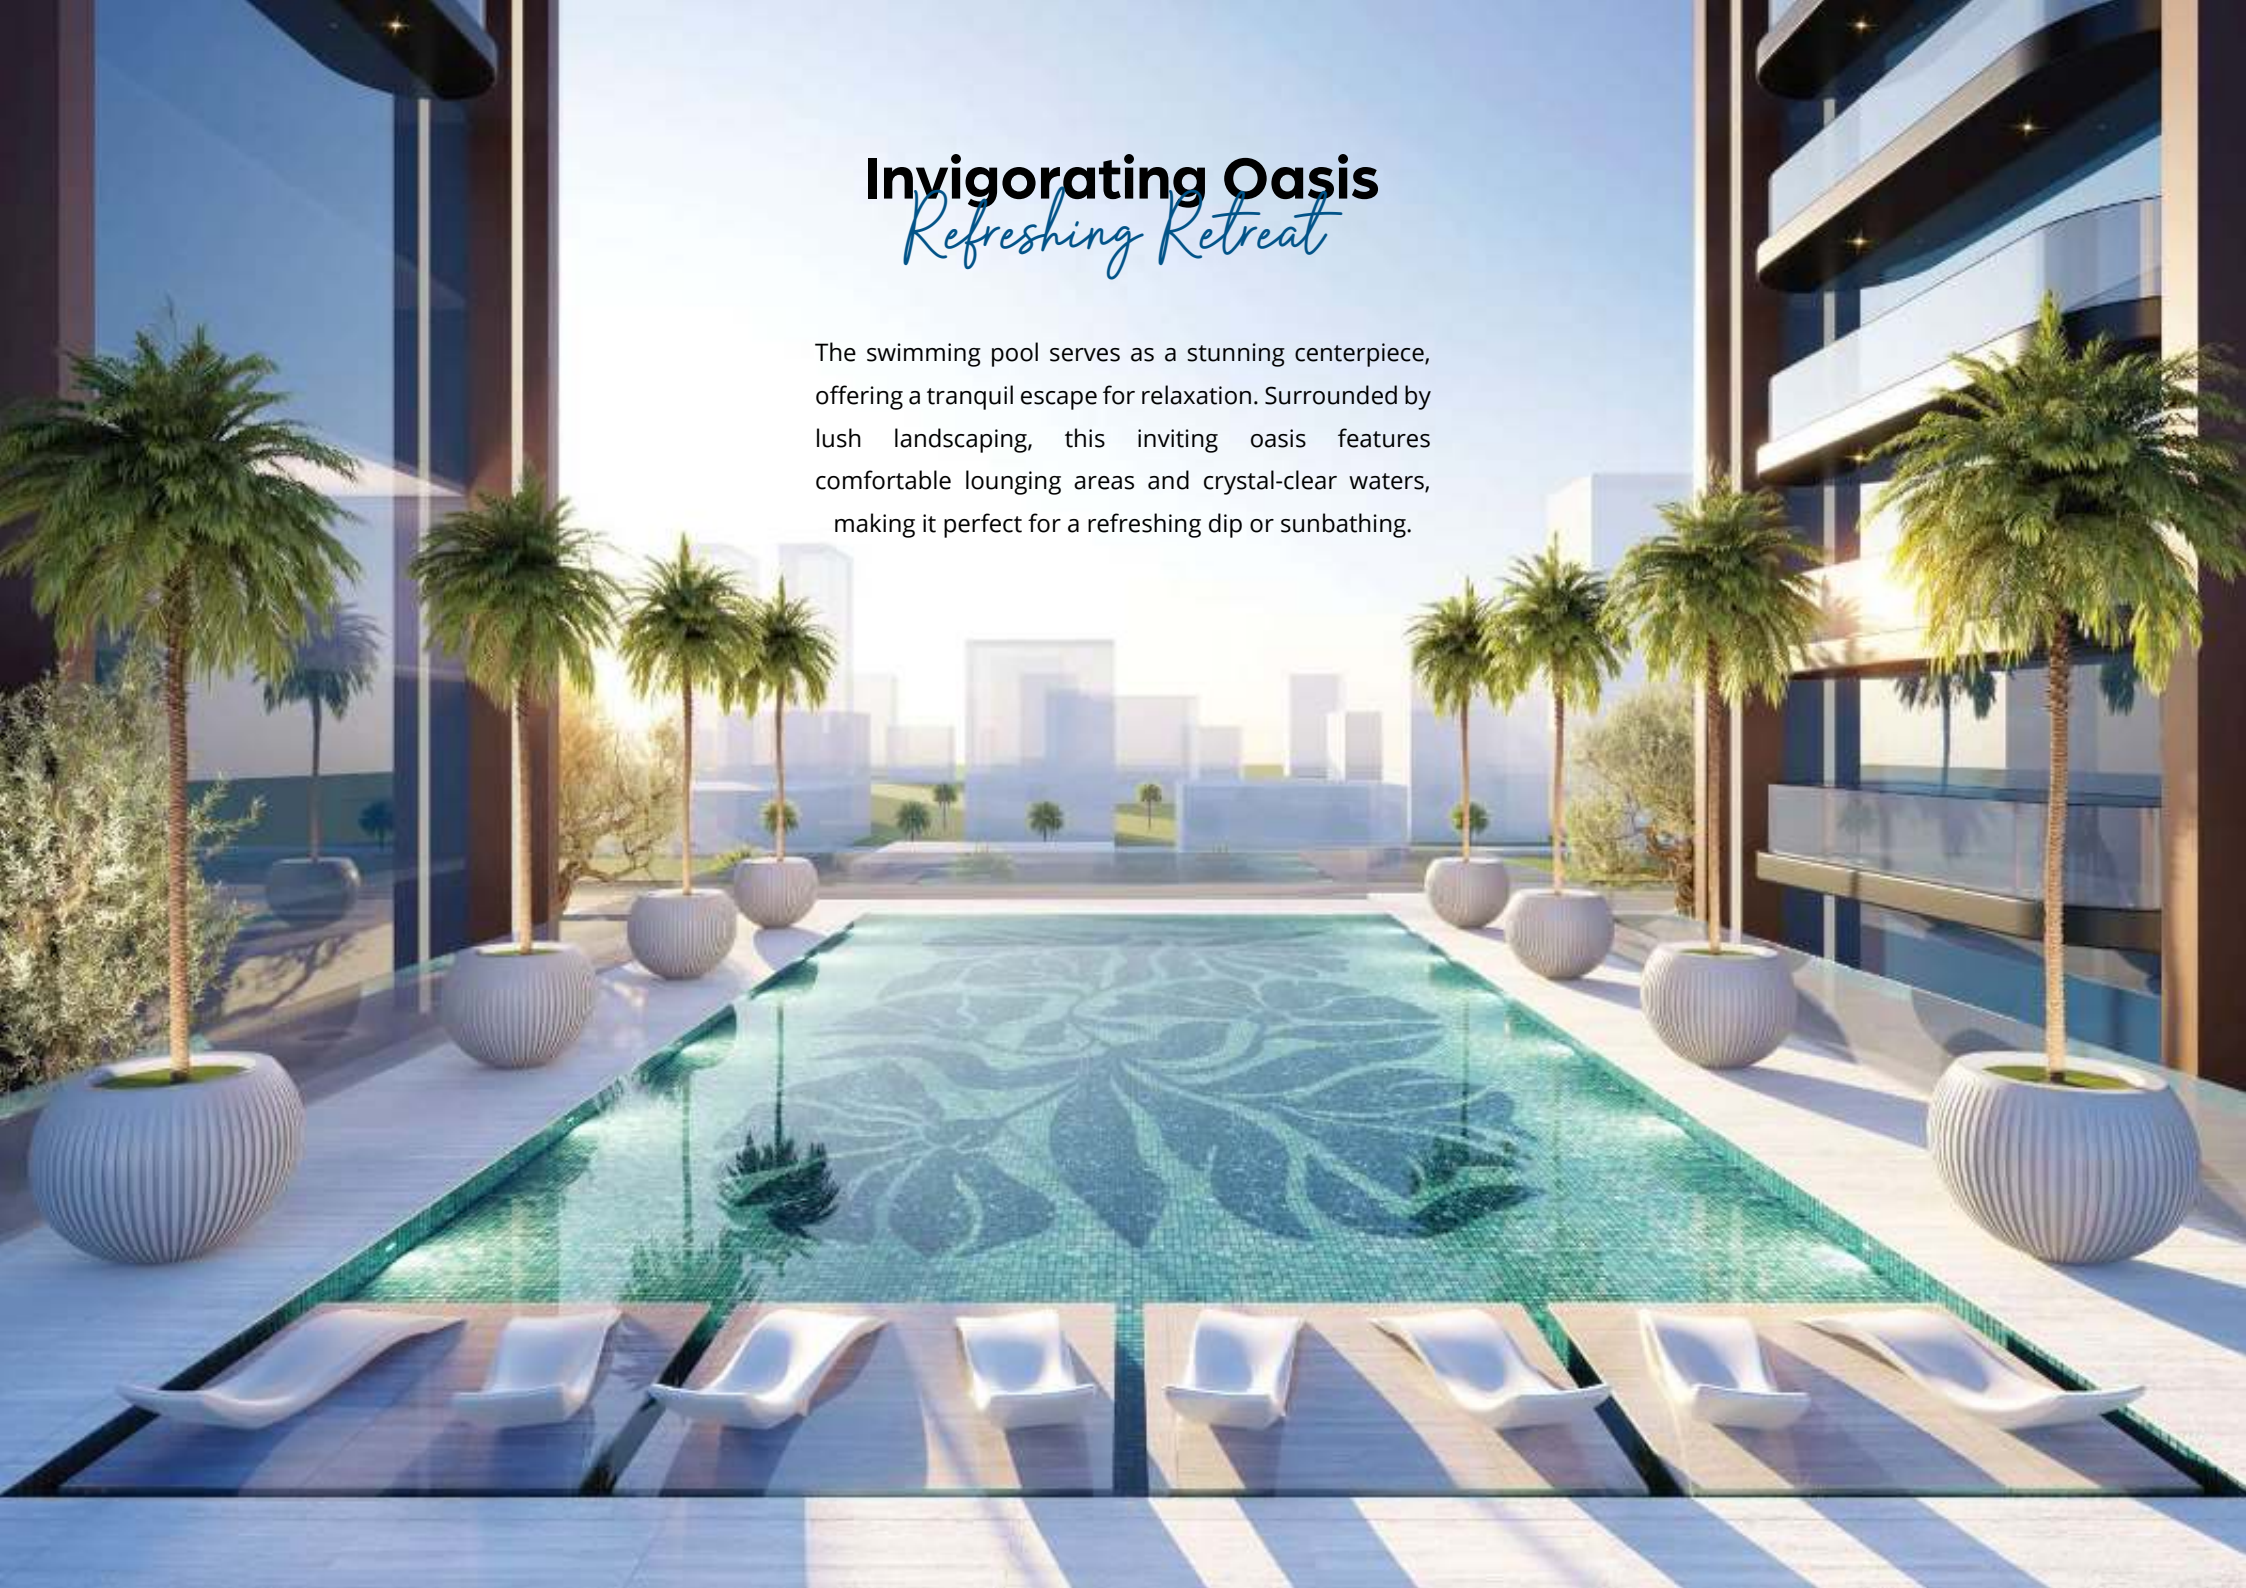

The swimming pool serves as a stunning centerpiece, offering a tranquil escape for relaxation. Surrounded by lush landscaping, this inviting oasis features comfortable lounging areas and crystal-clear waters, making it perfect for a refreshing dip or sunbathing.

Path of Vitality
Jogging Track

Little Adventures
Kids Play Area.

In every Ripple
Love Awaits

Nourishing Body
Mind, and Soul

Luxurious Welcome

Grand Lobby

Step into an elegant lobby that defines luxury living. High ceilings, refined design, and inviting seating areas create a warm, sophisticated space for residents and guests, offering a welcoming ambiance and easy access to all amenities.