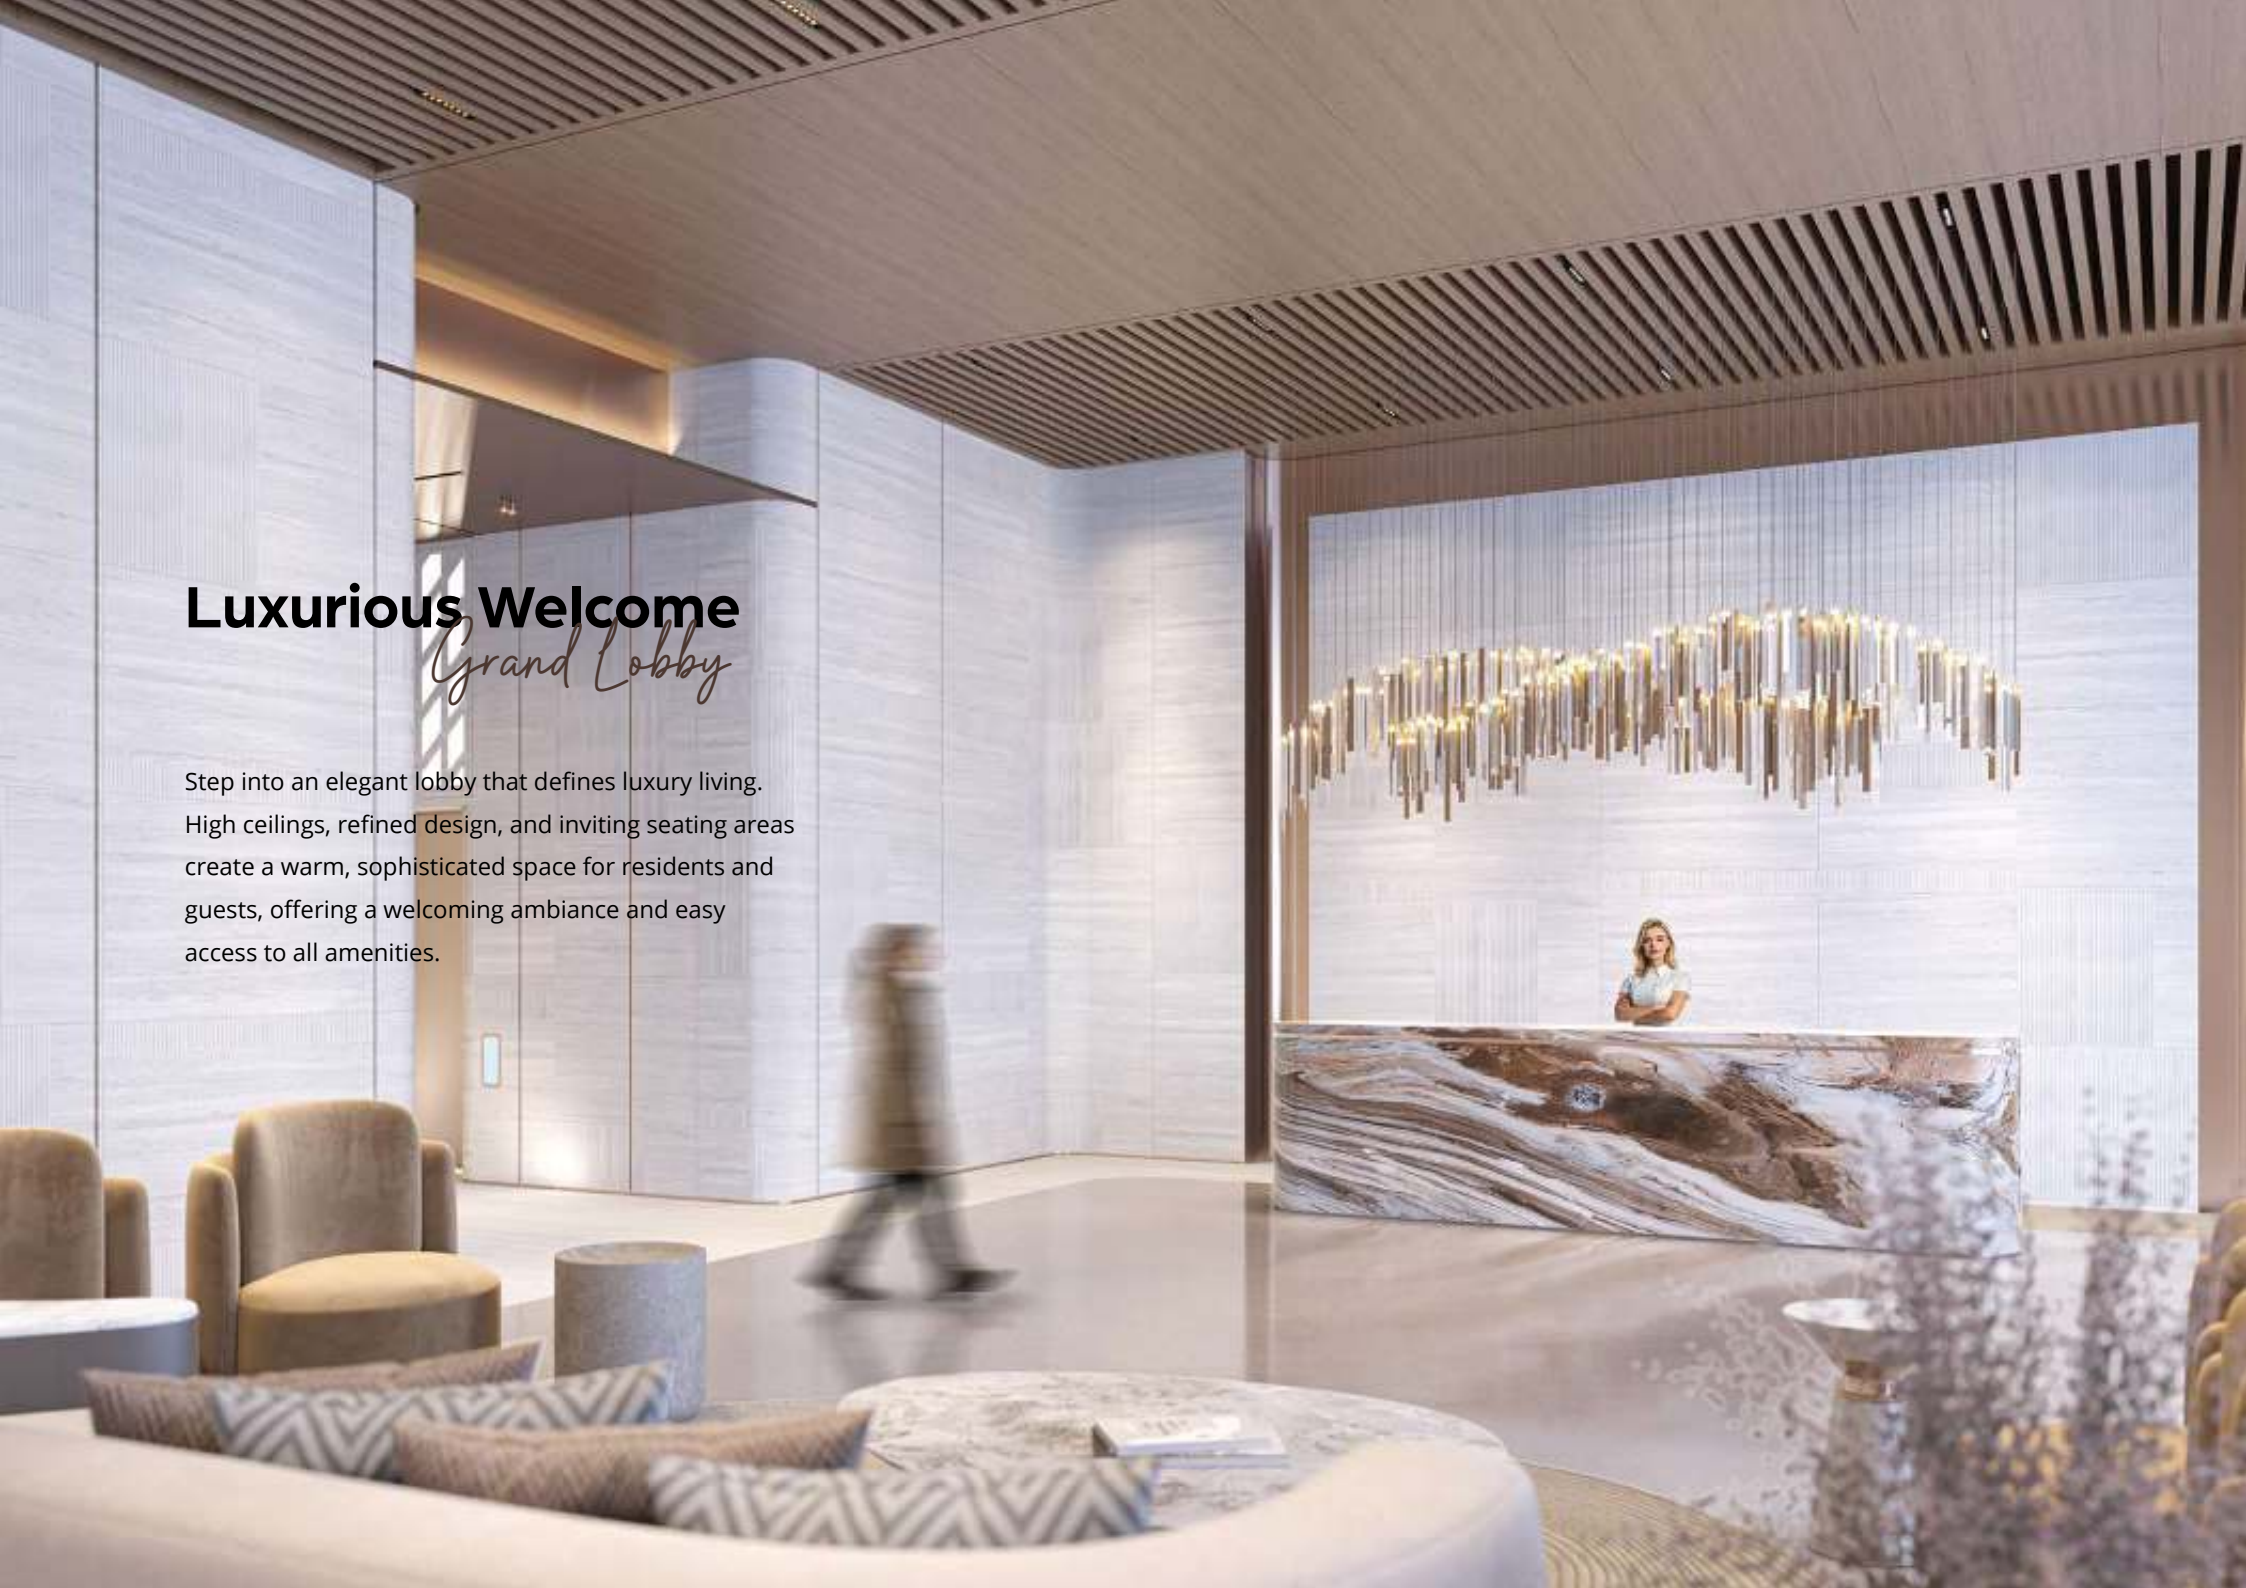

Path of Vitality
Jogging Track

Little Adventures
Kids Play Area.

In every Ripple
Love Awaits

Nourishing Body
Mind, and Soul

Luxurious Welcome

Grand Lobby

Step into an elegant lobby that defines luxury living. High ceilings, refined design, and inviting seating areas create a warm, sophisticated space for residents and guests, offering a welcoming ambiance and easy access to all amenities.